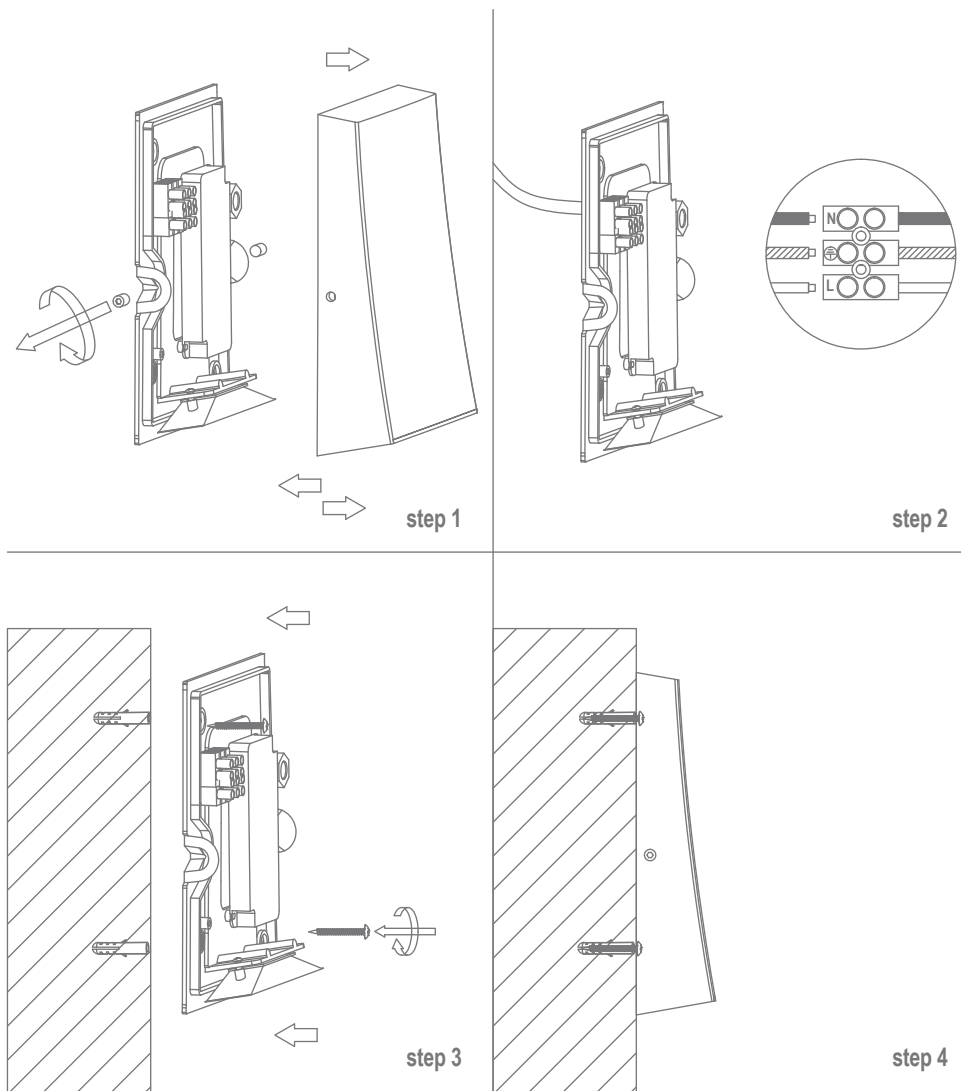

DENT-I

Specifications

Voltage:	240V	Lumen (±5%):	Warm White 3000K - 500lm Neutral White 4000K - 550lm White 5000K - 600lm	Dimmable:	No
Power:	6W	Beam Angle:	81°	CRI:	≥80
IP Rating:	IP54	CCT:	3000K - 4000K - 5000K	Lifespan:	50,000hrs

Note: -The lamp must be installed by professional electrician
-Ensure the power supply is switched off before fitting this product

-Do not touch the lamp when in use
-Keep away from hot steam and corrosive gas